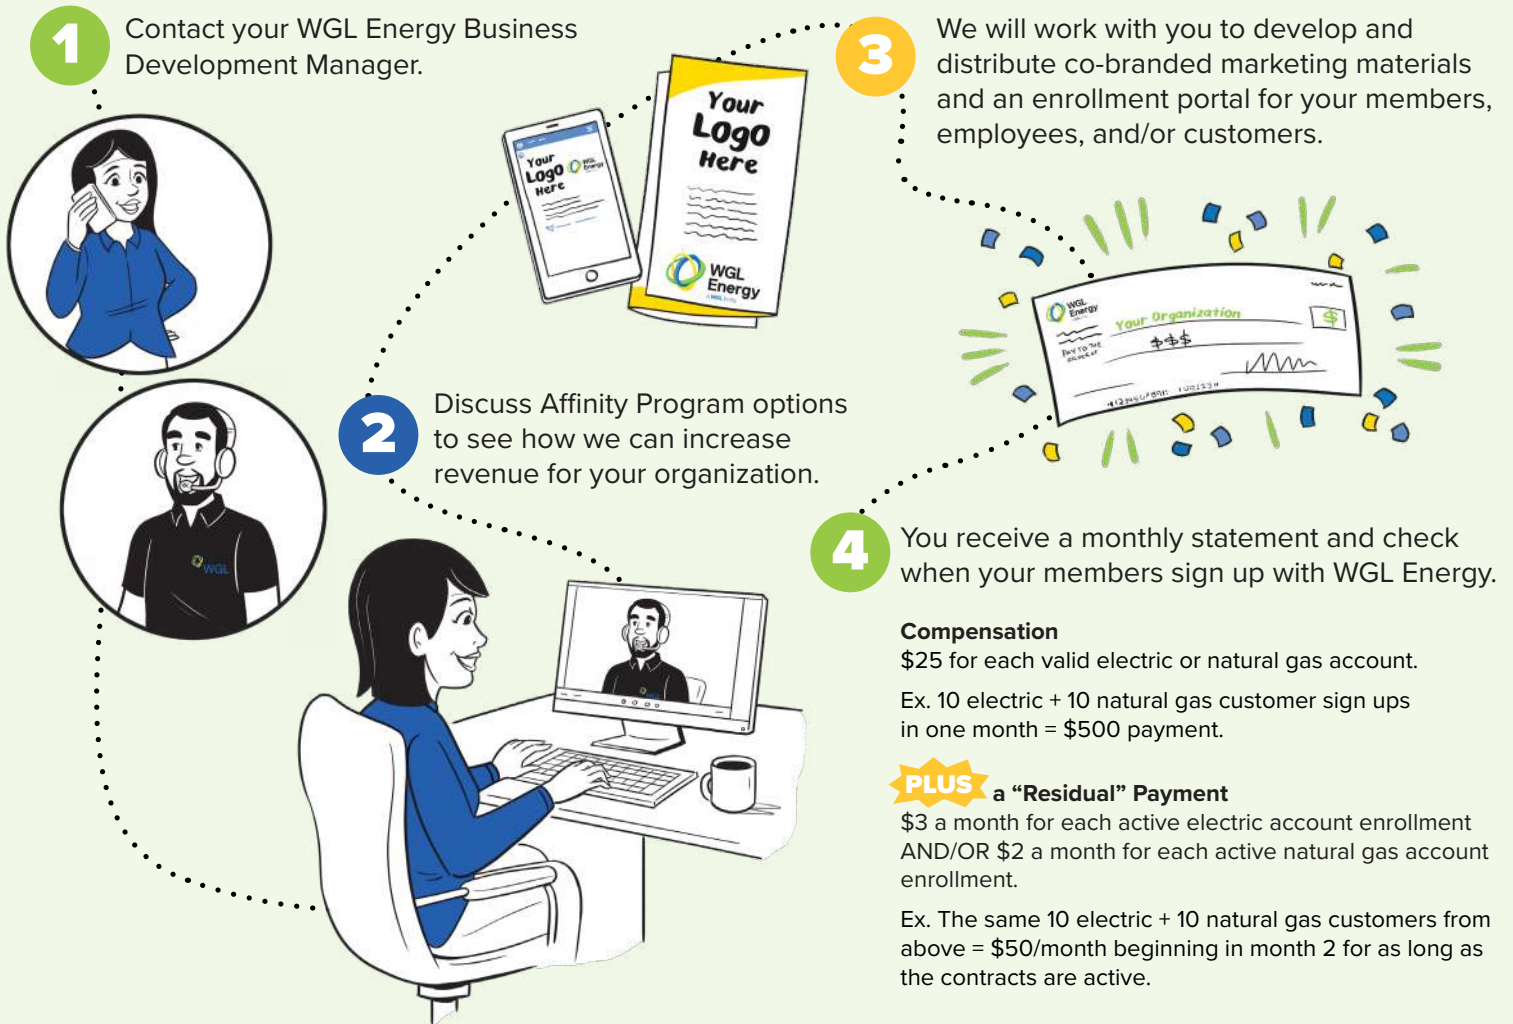

# WGL Energy Affinity Marketing Program

The WGL Energy Affinity Partnership is an opportunity for organizations to raise money by providing their members with competitively priced electricity, natural gas and renewable energy options.

## How It Works